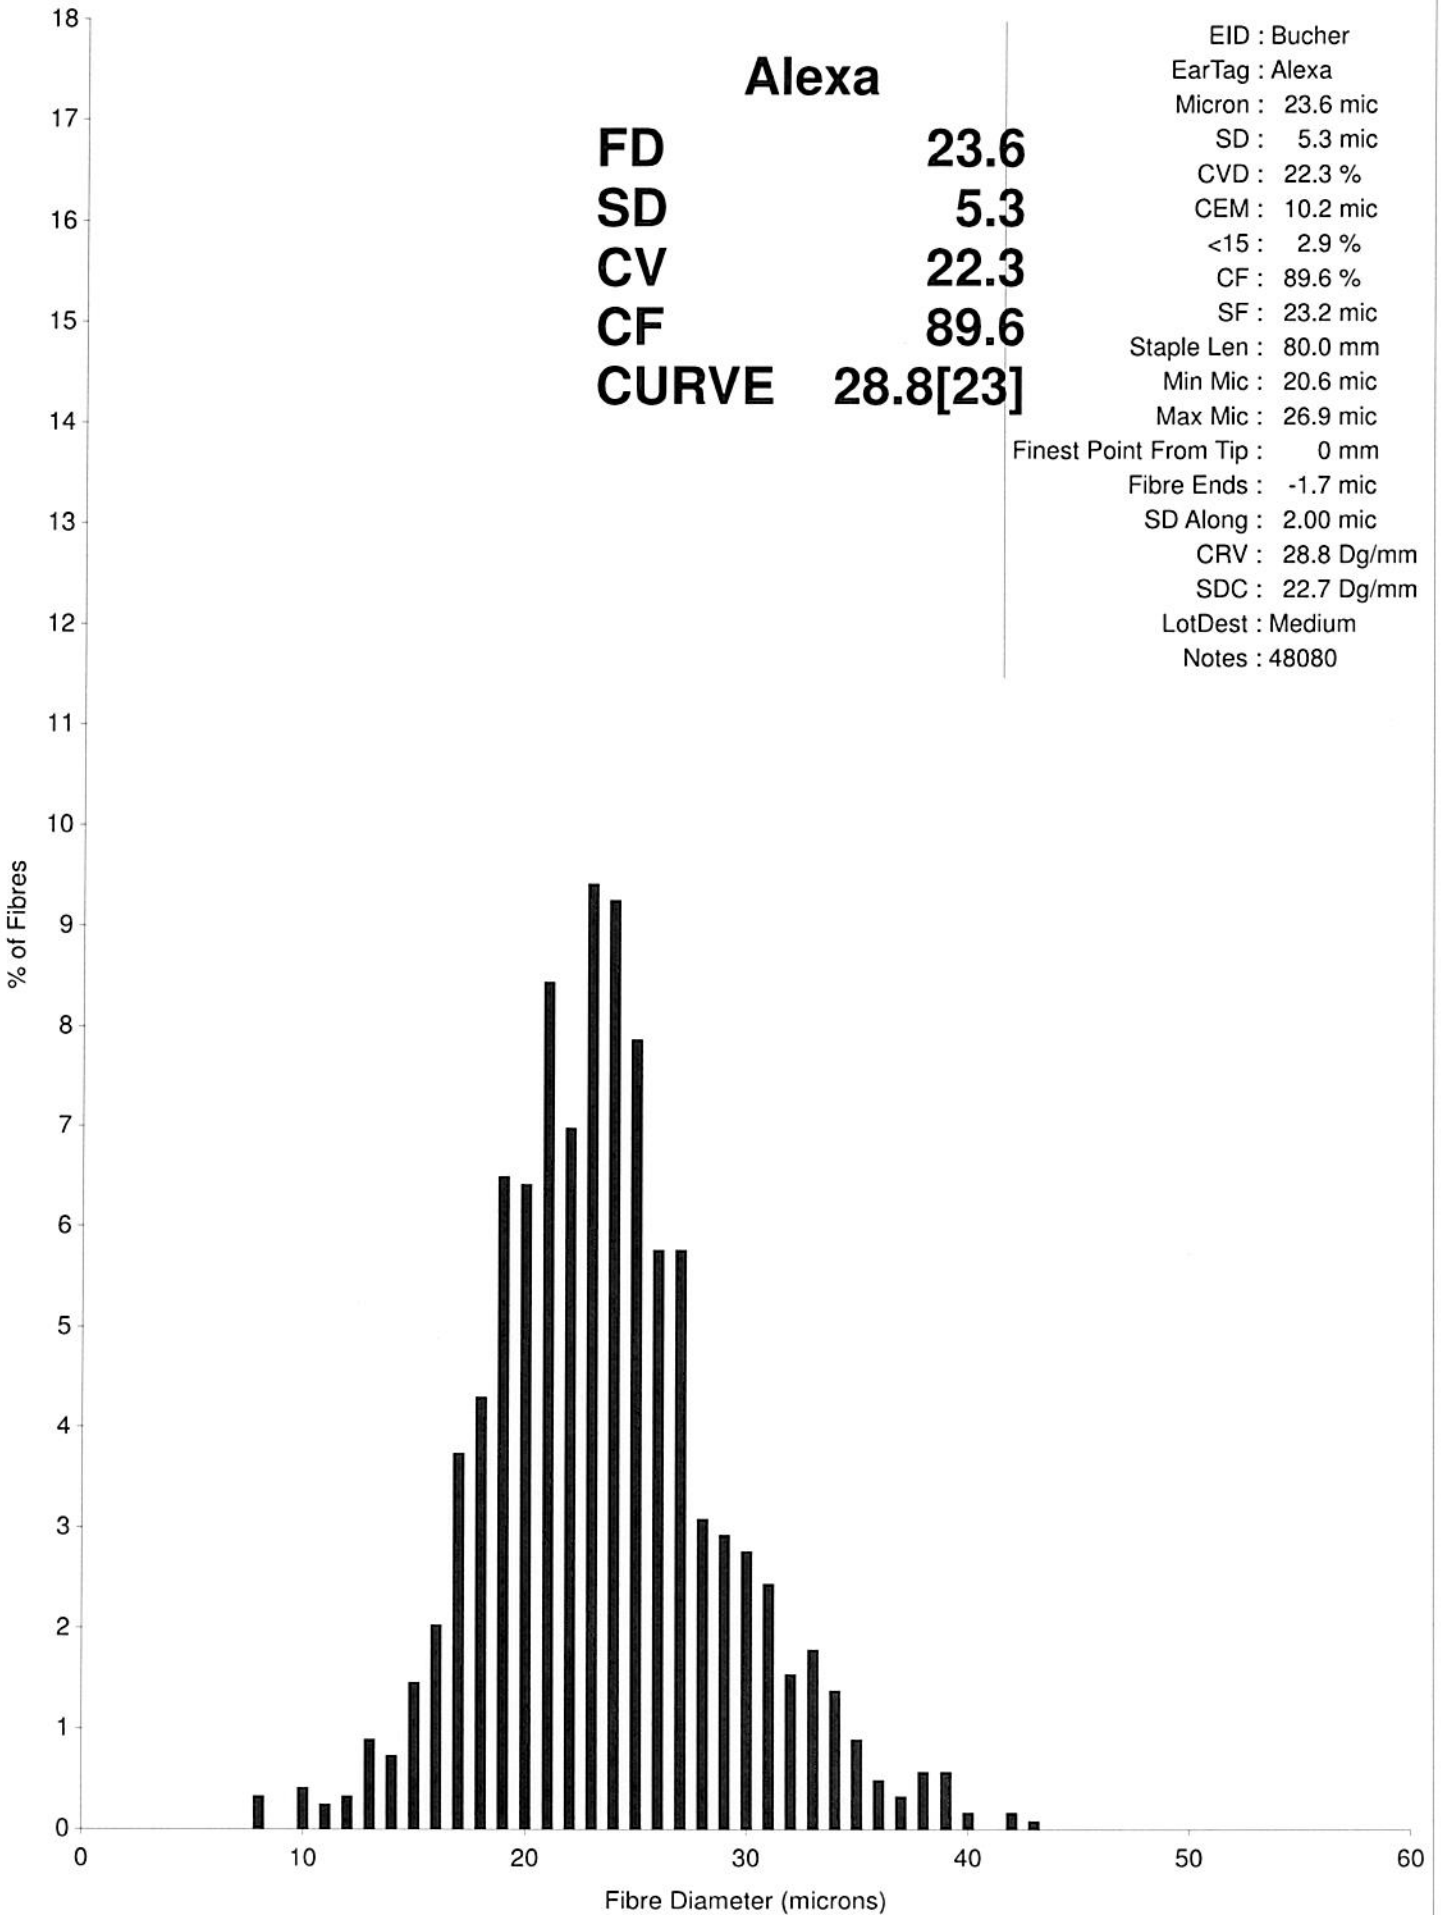

OFDA 2000 REPORT : SORTED BY TAG
 Certified Alpaca Testing - May 2024 (381Records)

Alexa

FD 23.6
SD 5.3
CV 22.3
CF 89.6
CURVE 28.8[23]

EID : Bucher
 EarTag : Alexa
 Micron : 23.6 mic
 SD : 5.3 mic
 CVD : 22.3 %
 CEM : 10.2 mic
 <15 : 2.9 %
 CF : 89.6 %
 SF : 23.2 mic
 Staple Len : 80.0 mm
 Min Mic : 20.6 mic
 Max Mic : 26.9 mic
 Finest Point From Tip : 0 mm
 Fibre Ends : -1.7 mic
 SD Along : 2.00 mic
 CRV : 28.8 Dg/mm
 SDC : 22.7 Dg/mm
 LotDest : Medium
 Notes : 48080