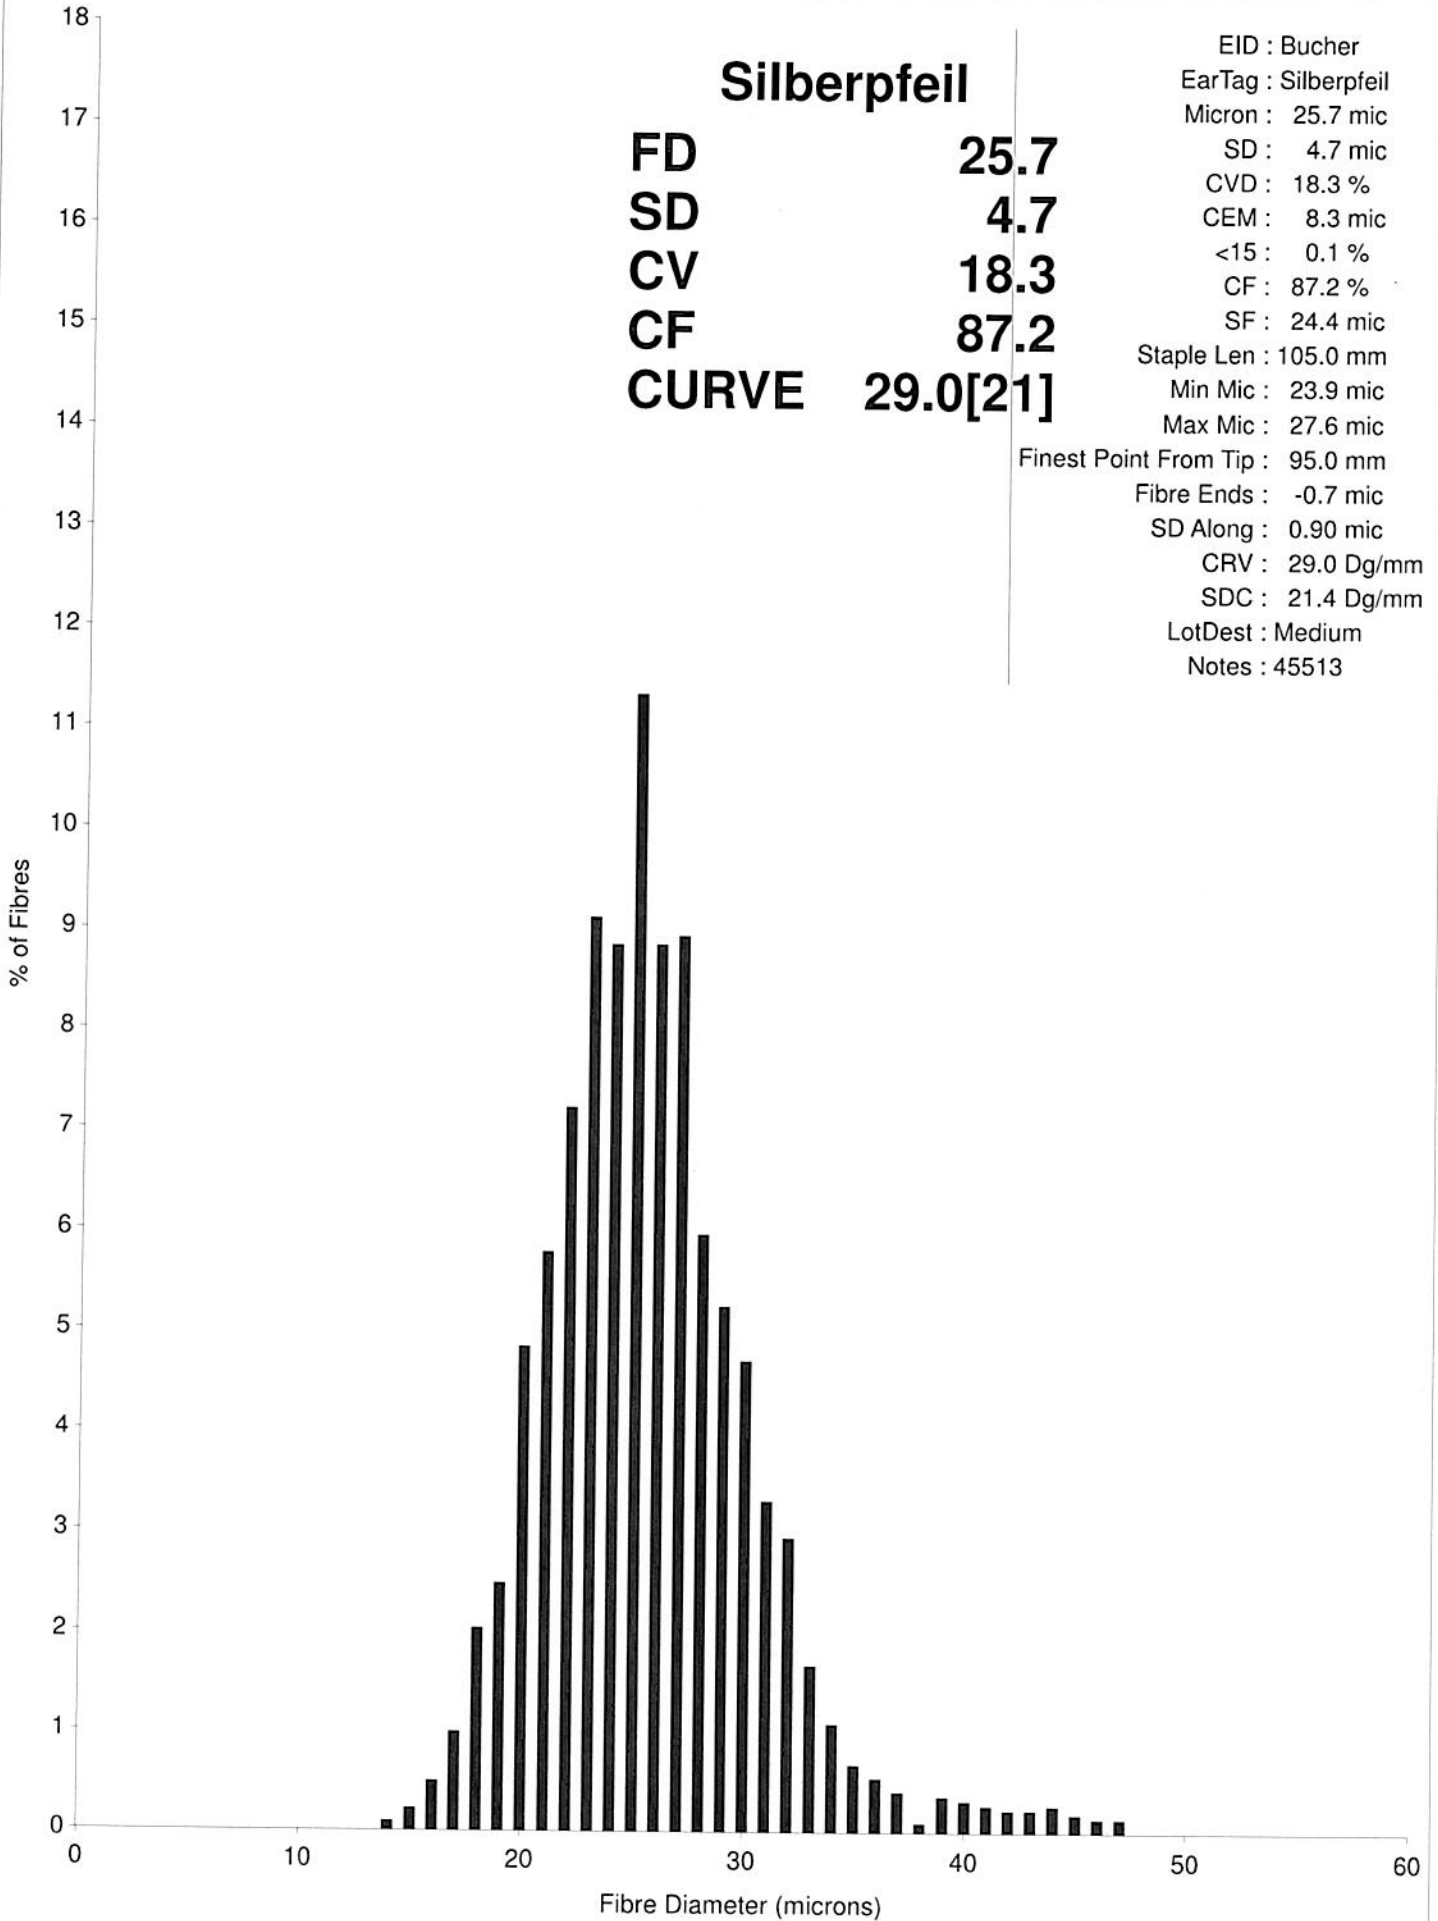

OFDA 2000 REPORT : SORTED BY TAG
 Certified Alpaca Testing - May 2024 (381Records)

Silberpfeil

FD 25.7
SD 4.7
CV 18.3
CF 87.2
CURVE 29.0[21]

EID : Bucher
 EarTag : Silberpfeil
 Micron : 25.7 mic
 SD : 4.7 mic
 CVD : 18.3 %
 CEM : 8.3 mic
 <15 : 0.1 %
 CF : 87.2 %
 SF : 24.4 mic
 Staple Len : 105.0 mm
 Min Mic : 23.9 mic
 Max Mic : 27.6 mic
 Finest Point From Tip : 95.0 mm
 Fibre Ends : -0.7 mic
 SD Along : 0.90 mic
 CRV : 29.0 Dg/mm
 SDC : 21.4 Dg/mm
 LotDest : Medium
 Notes : 45513