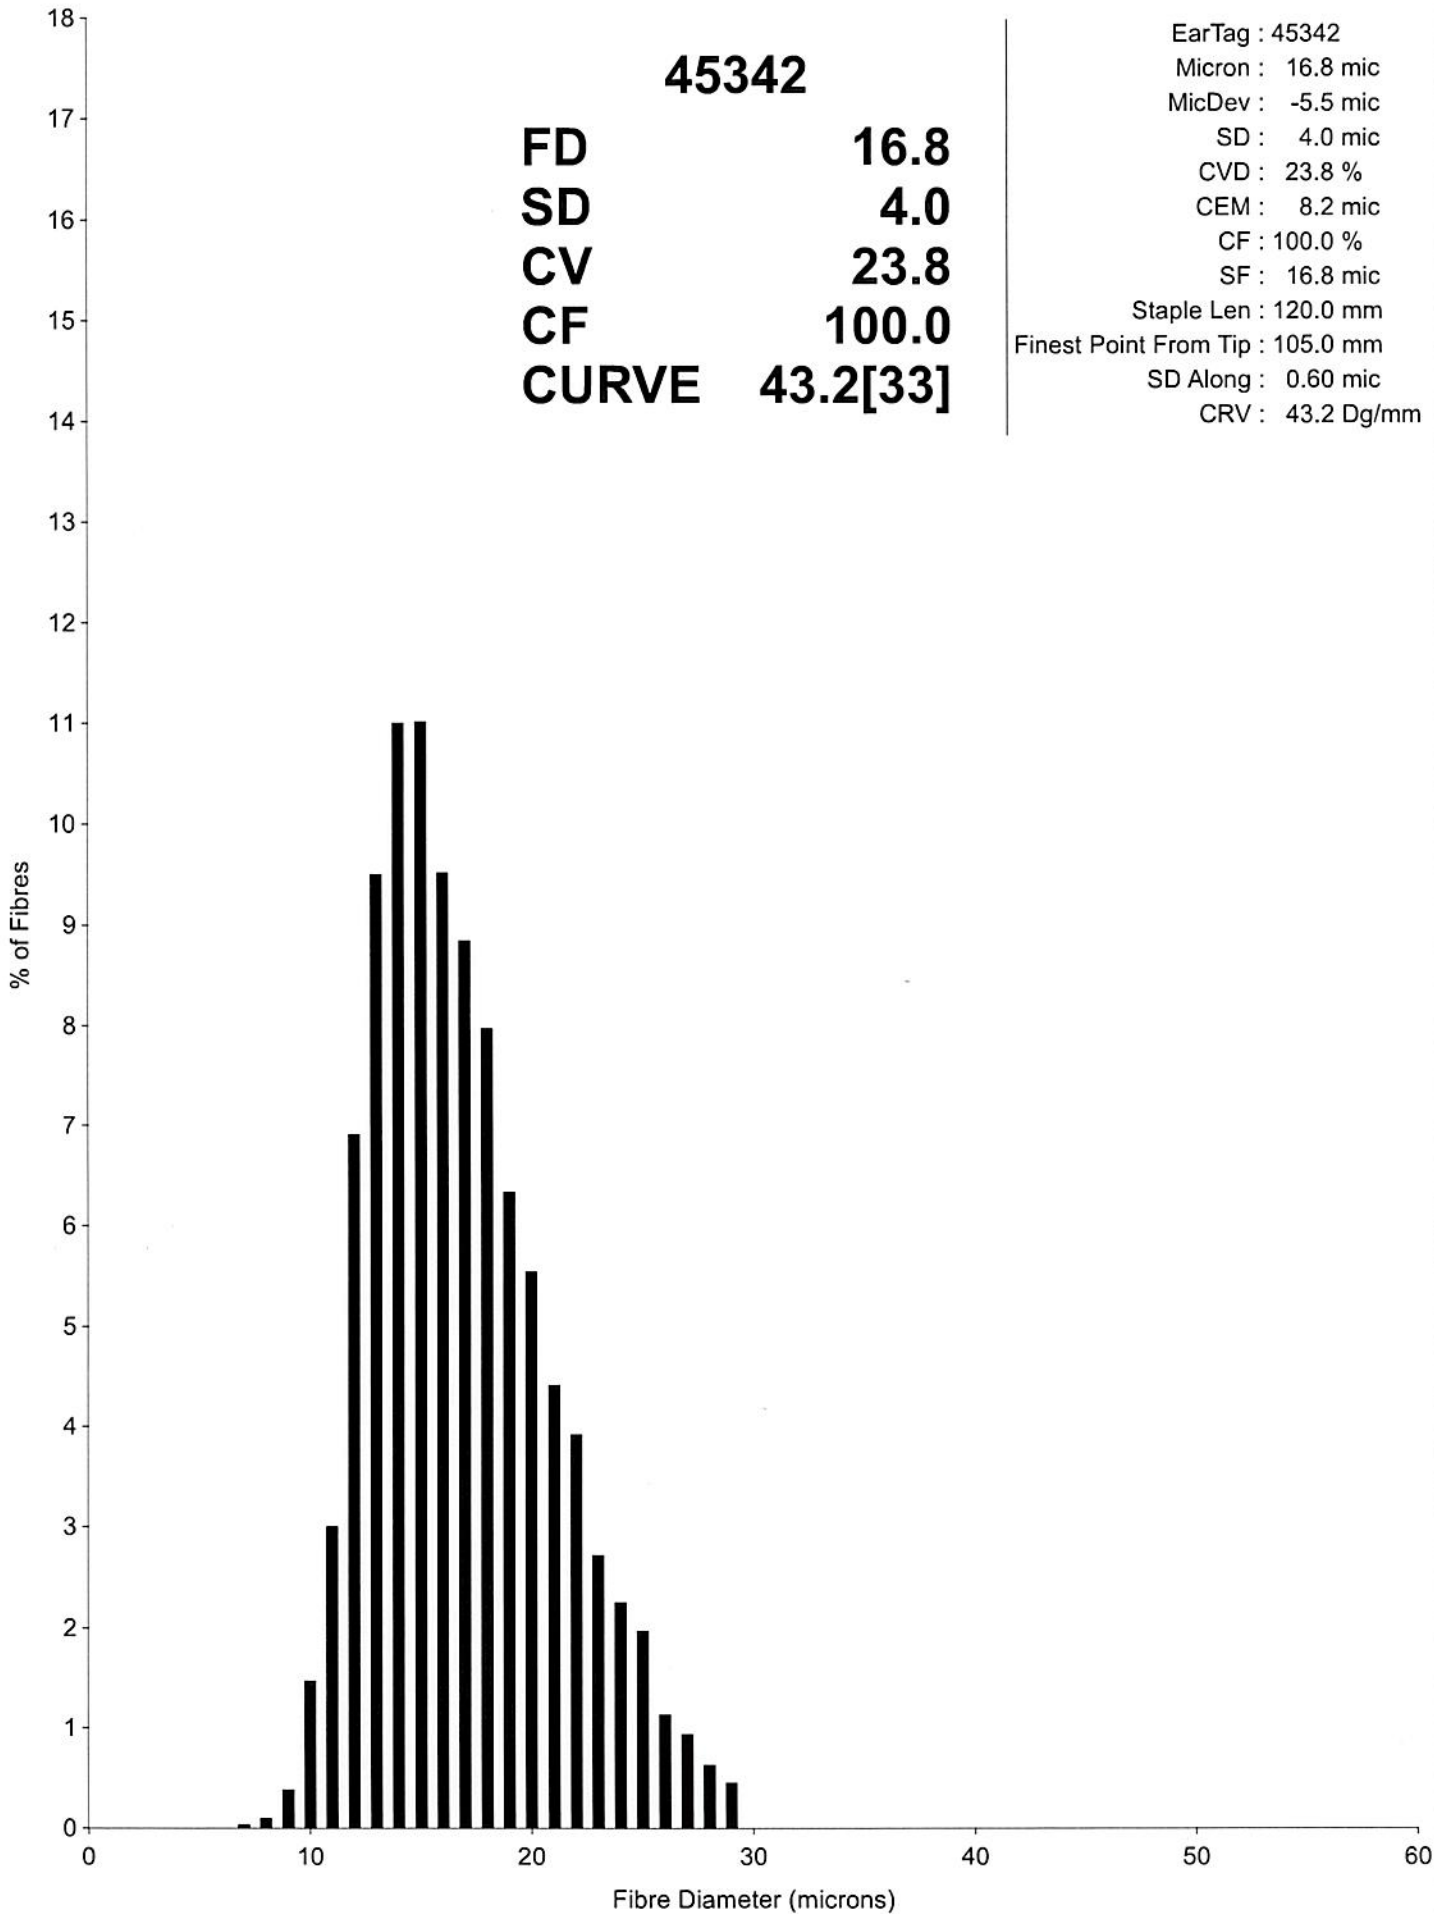

OFDA 2000 REPORT : SORTED BY TAG

alpcajun 22 (351Records)

Fridolin

45342

FD 16.8
SD 4.0
CV 23.8
CF 100.0
CURVE 43.2[33]

EarTag : 45342
 Micron : 16.8 mic
 MicDev : -5.5 mic
 SD : 4.0 mic
 CVD : 23.8 %
 CEM : 8.2 mic
 CF : 100.0 %
 SF : 16.8 mic
 Staple Len : 120.0 mm
 Finest Point From Tip : 105.0 mm
 SD Along : 0.60 mic
 CRV : 43.2 Dg/mm

OFDA 2000 REPORT : SORTED BY TAG
alpacajun 22 (351Records)

Fridolin

EarTag : 45342
Micron : 16.8 mic
MicDev : -5.5 mic
SD : 4.0 mic
CVD : 23.8 %
CEM : 8.2 mic
CF : 100.0 %
SF : 16.8 mic
Staple Len : 120.0 mm
Finest Point From Tip : 105.0 mm
SD Along : 0.60 mic
CRV : 43.2 Dg/mm